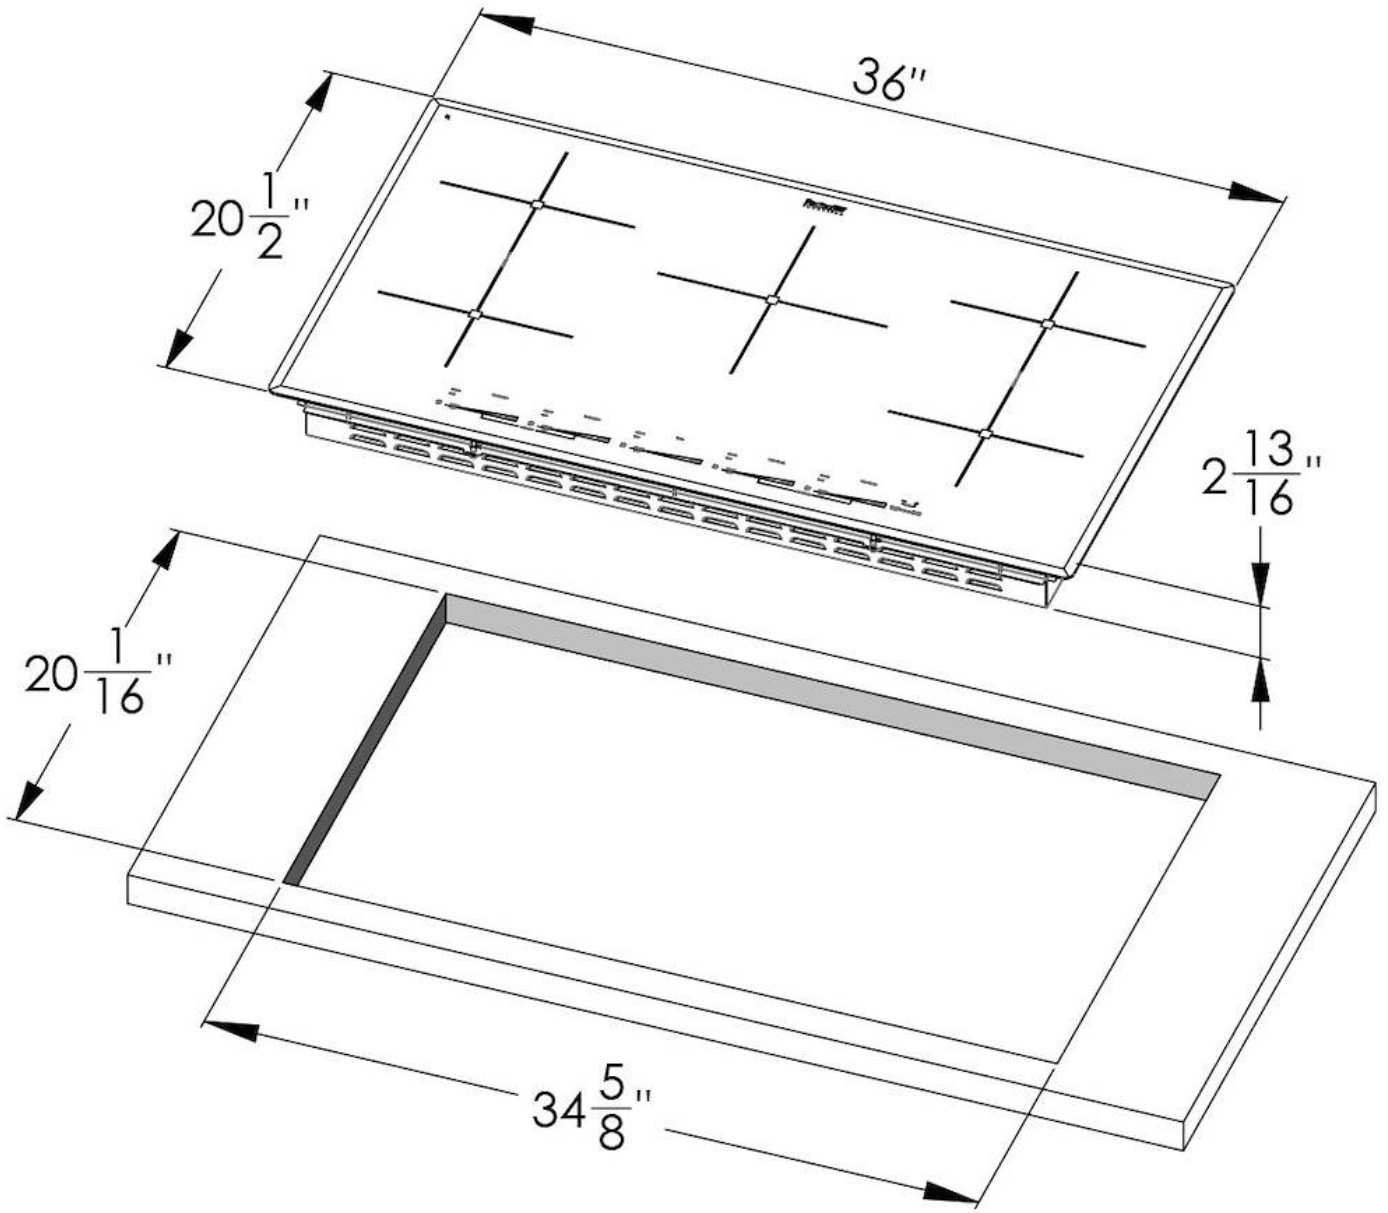

Coloring Black

Material Ceramic glass

Series Foster Milano

Dimensions 36" x 20 1/2"

Edge/Installation Type Bevelled Edge - for flush-mount or over-mount installation

Heating element Five zones

Cut out 34 5/8" x 20 1/16"

Right 7x8" - 1,900 / 2,200 W (3,400 / 3,900 Booster)

Up-right 7x8" - 1,900 / 2,200 W (3,400 / 3,900 Booster)

Power settings 9 power settings per zone + Powerboost

Safety Safety equipment

Type Induction Hob

TECHNICAL DATA

RECOMMENDED PAIRINGS

Sink Leonardo 40" x 20" – U/M

1015 660