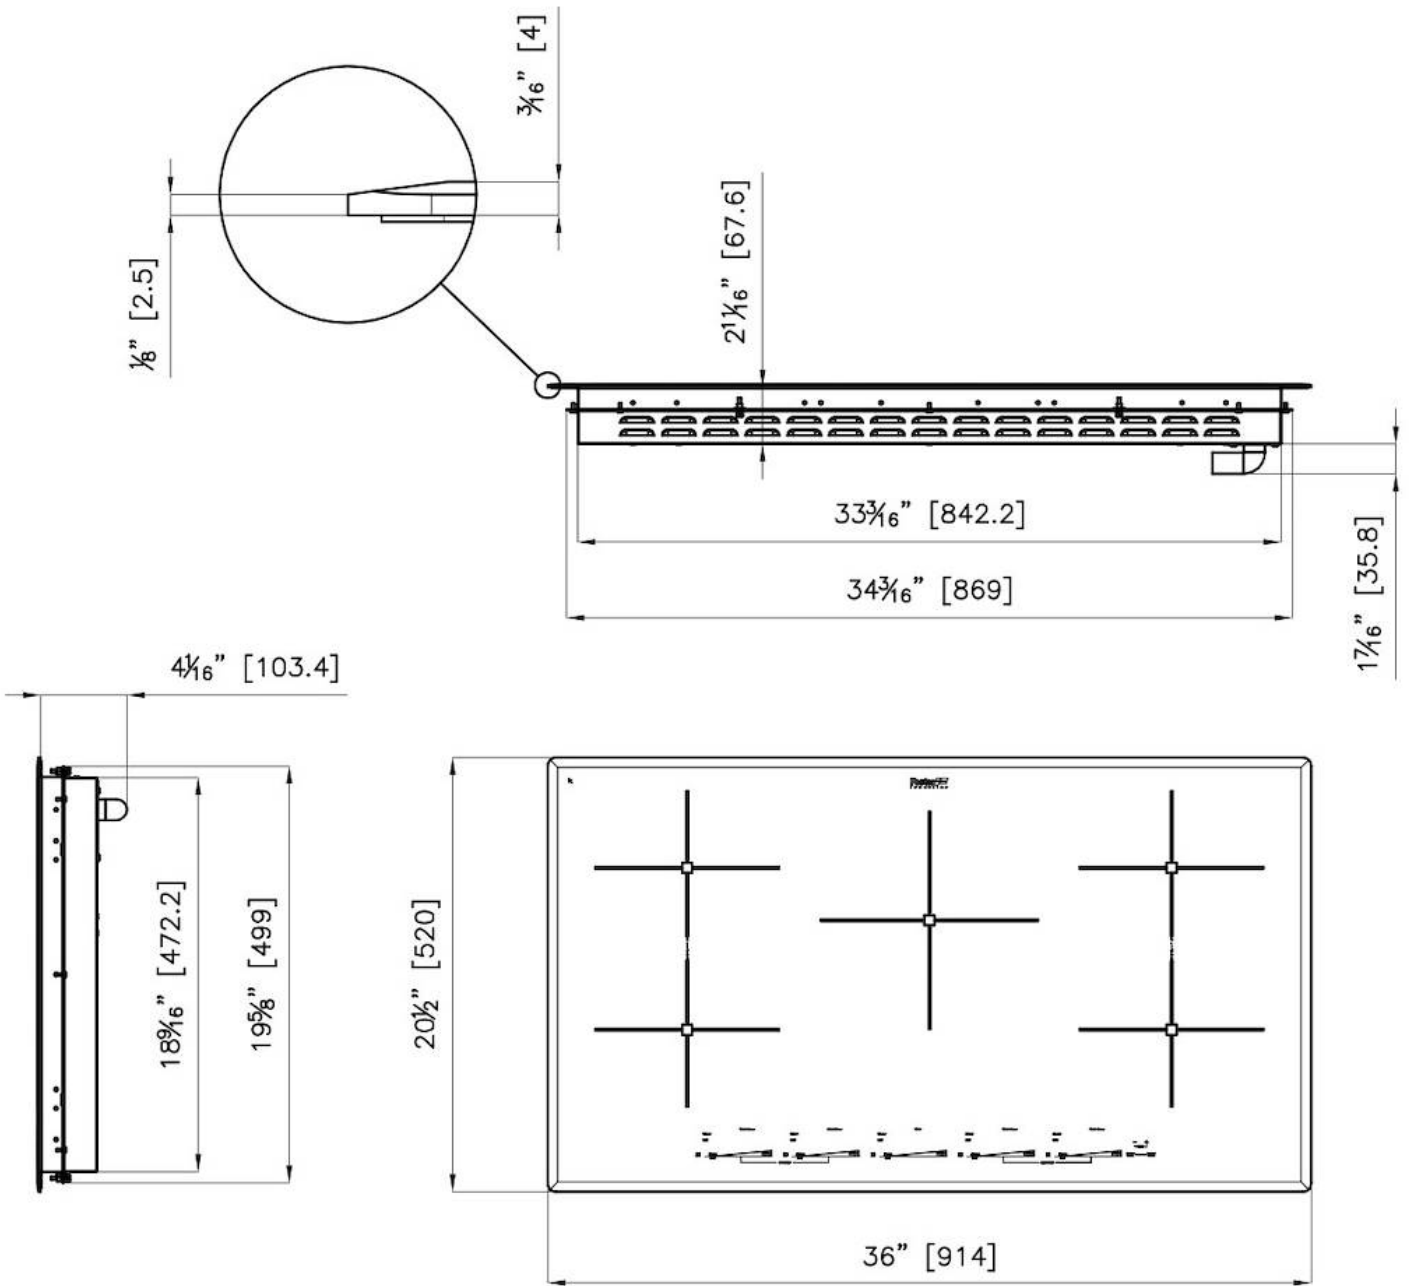

Coloring Black

Material Ceramic glass

Series Foster Milano

Dimensions 36" x 20 1/2"

Edge/Installation Type Bevelled Edge - for flush-mount or over-mount installation

Heating element Five zones

Cut out 34 5/8" x 20 1/16"

TECHNICAL DATA

RECOMMENDED PAIRINGS

Sink Leonardo 40" x 20" – U/M

1015 660