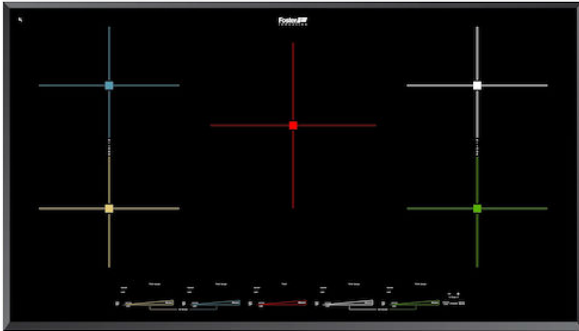

Milano Induction Cooktop 5 Plate

Induction Cooktops

Code: 7390 945

Black ceramic glass

Bevelled edge

9 settings plus powerboost

5 slider commands

DETAILS

Coloring Black

Material Ceramic glass

Series Foster Milano

Dimensions 36" x 20 1/2"

Edge/Installation Type Bevelled Edge - for flush-mount or over-mount installation

Heating element Five zones

Cut out 34 5/8" x 20 1/16"

TECHNICAL DATA

RECOMMENDED PAIRINGS

Sink Leonardo 40" x 20" – U/M

1015 660